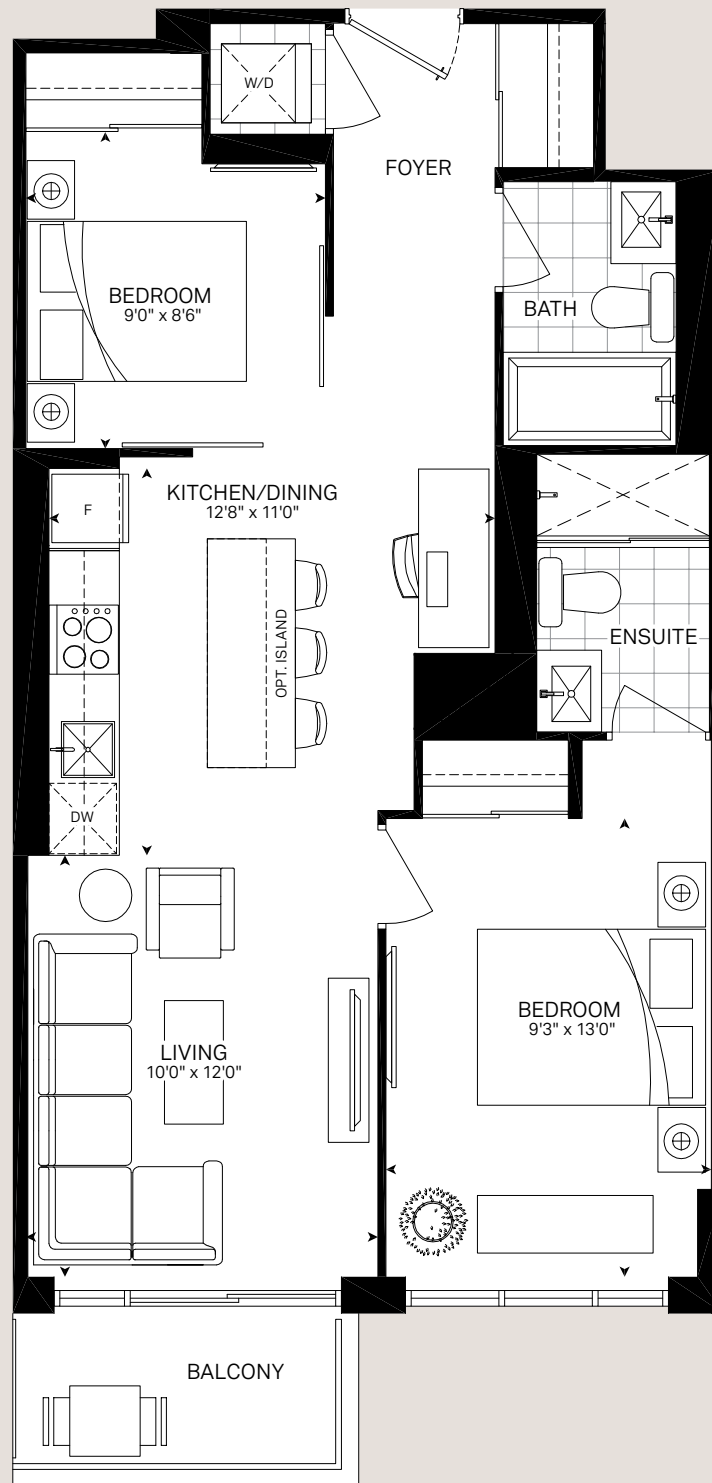

Unit 2J

730 Sq. Ft.
2 Bed + 2 Bath

5th Floor