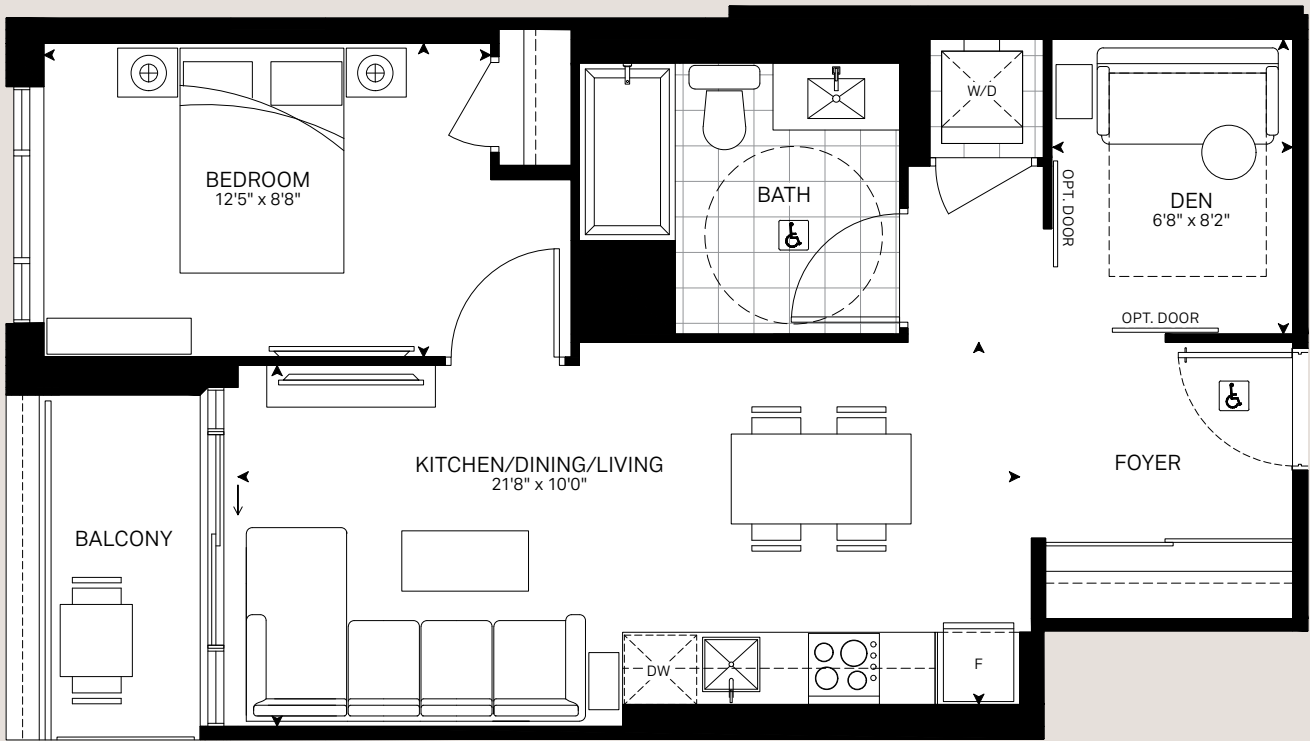

# Unit 1V+D

Interior 655 Sq. Ft.  
 Exterior 52 Sq. Ft.  
 Total 707 Sq. Ft.  
 1 Bed + 1 Bath + 1 Den

2nd Floor

3rd + 4th Floor