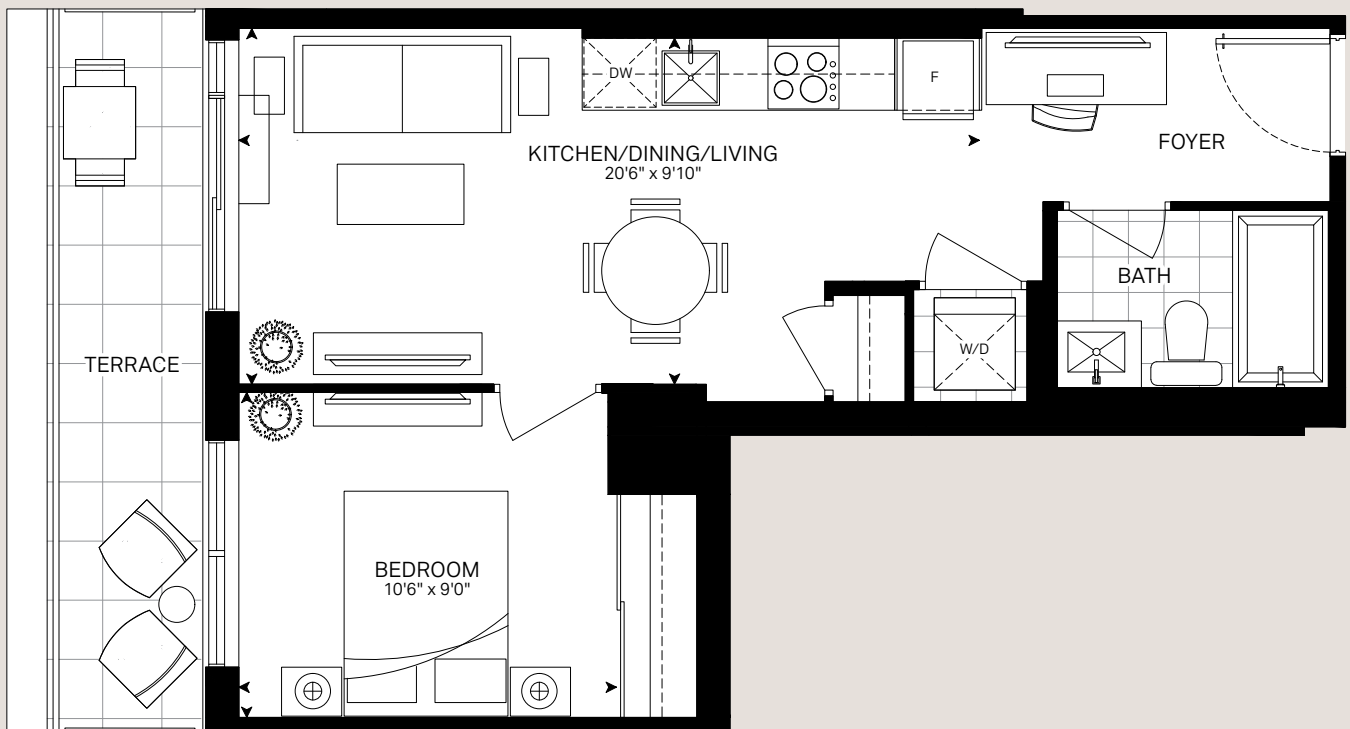

# Unit 1U

Interior 500 Sq. Ft.  
 Exterior 109 Sq. Ft.  
 Total 609 Sq. Ft.  
 1 Bed + 1 Bath

5th Floor