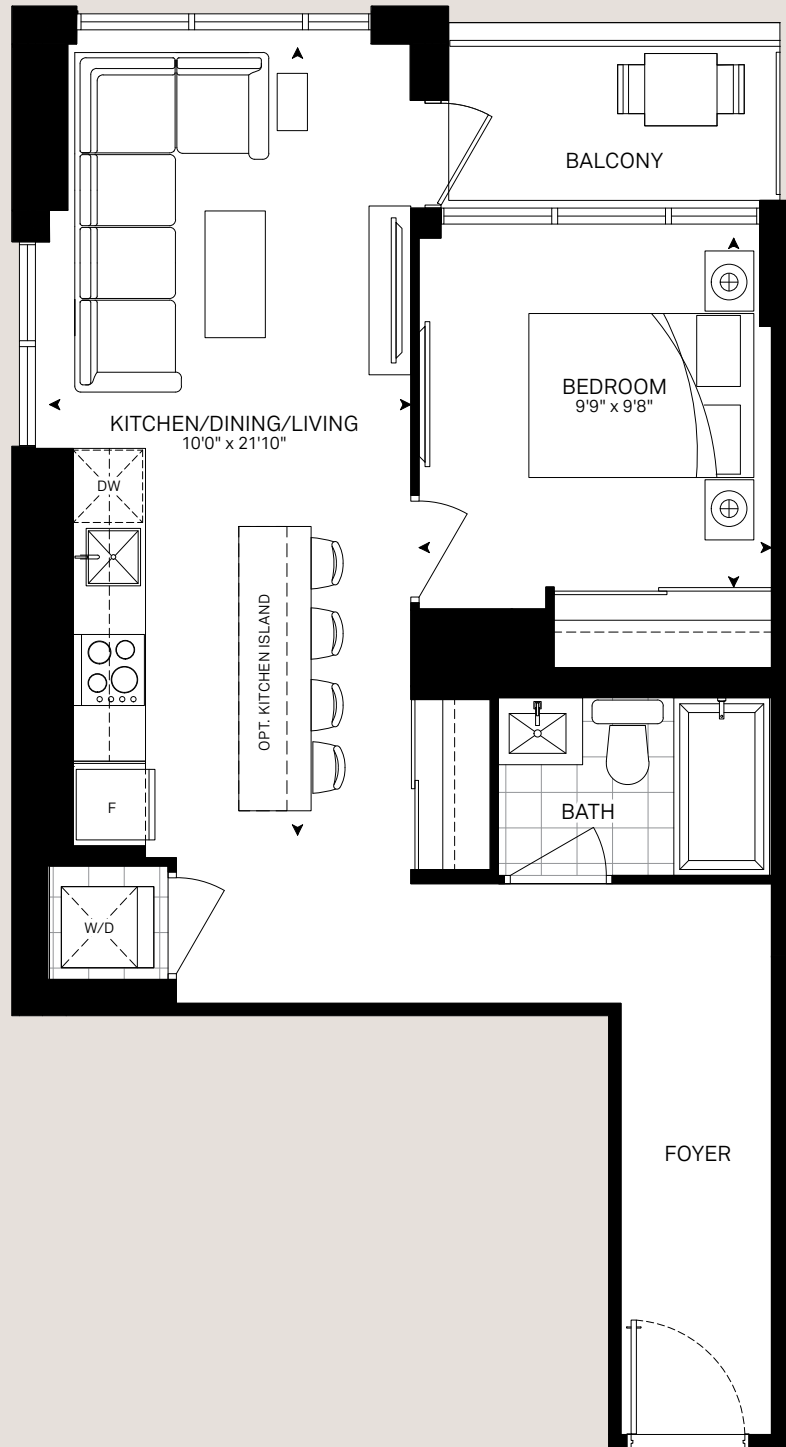

Unit 1Q

Interior 610 Sq. Ft.
 Exterior 45 Sq. Ft.
 Total 655 Sq. Ft.
 1 Bed + 1 Bath

232

2nd Floor

3rd + 4th Floor

5th Floor