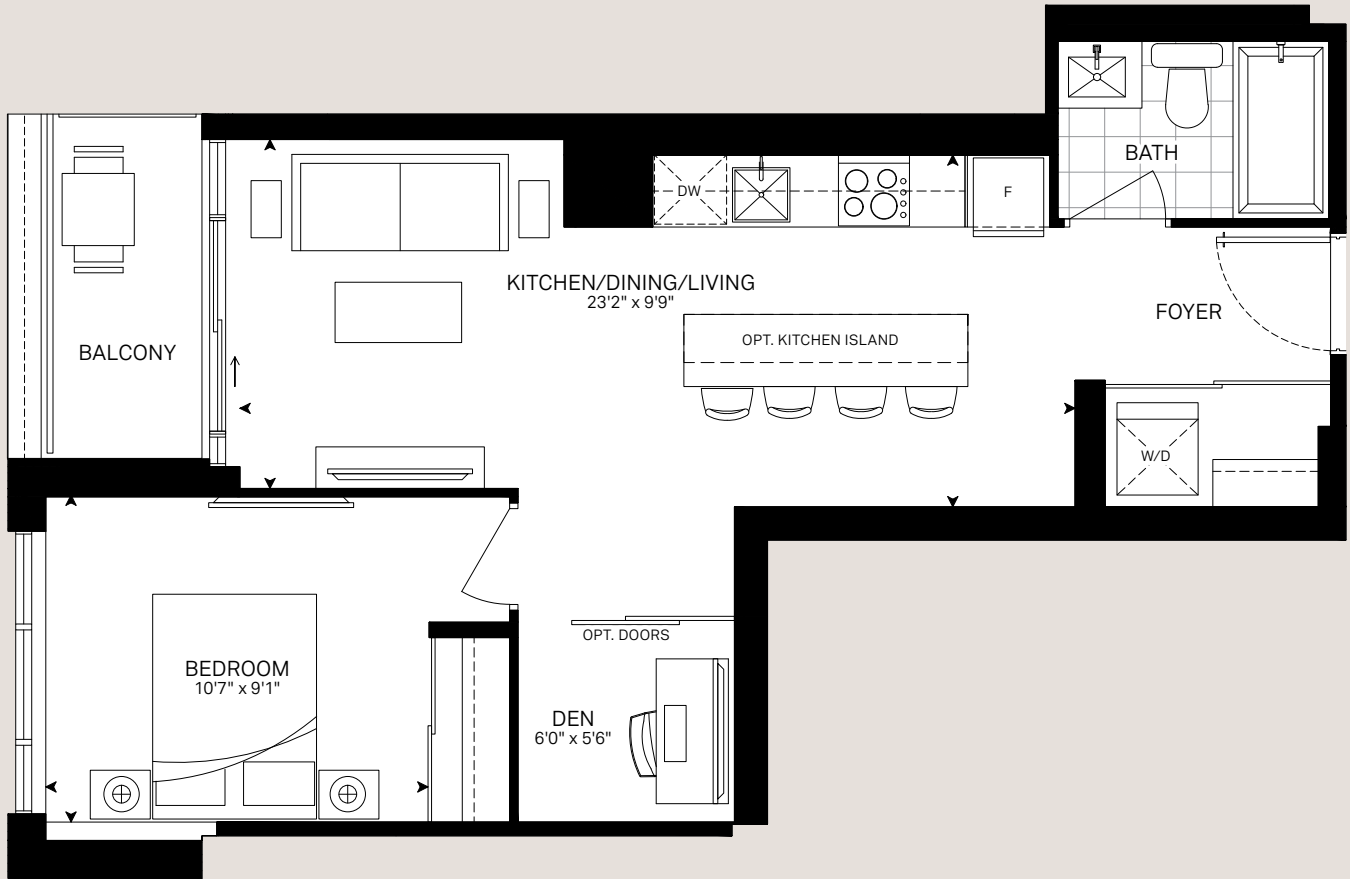

Unit 1K+D

Interior 590 Sq. Ft.
 Exterior 52 Sq. Ft.
 Total 642 Sq. Ft.
 1 Bed + 1 Bath + 1 Den

2nd Floor

3rd + 4th Floor