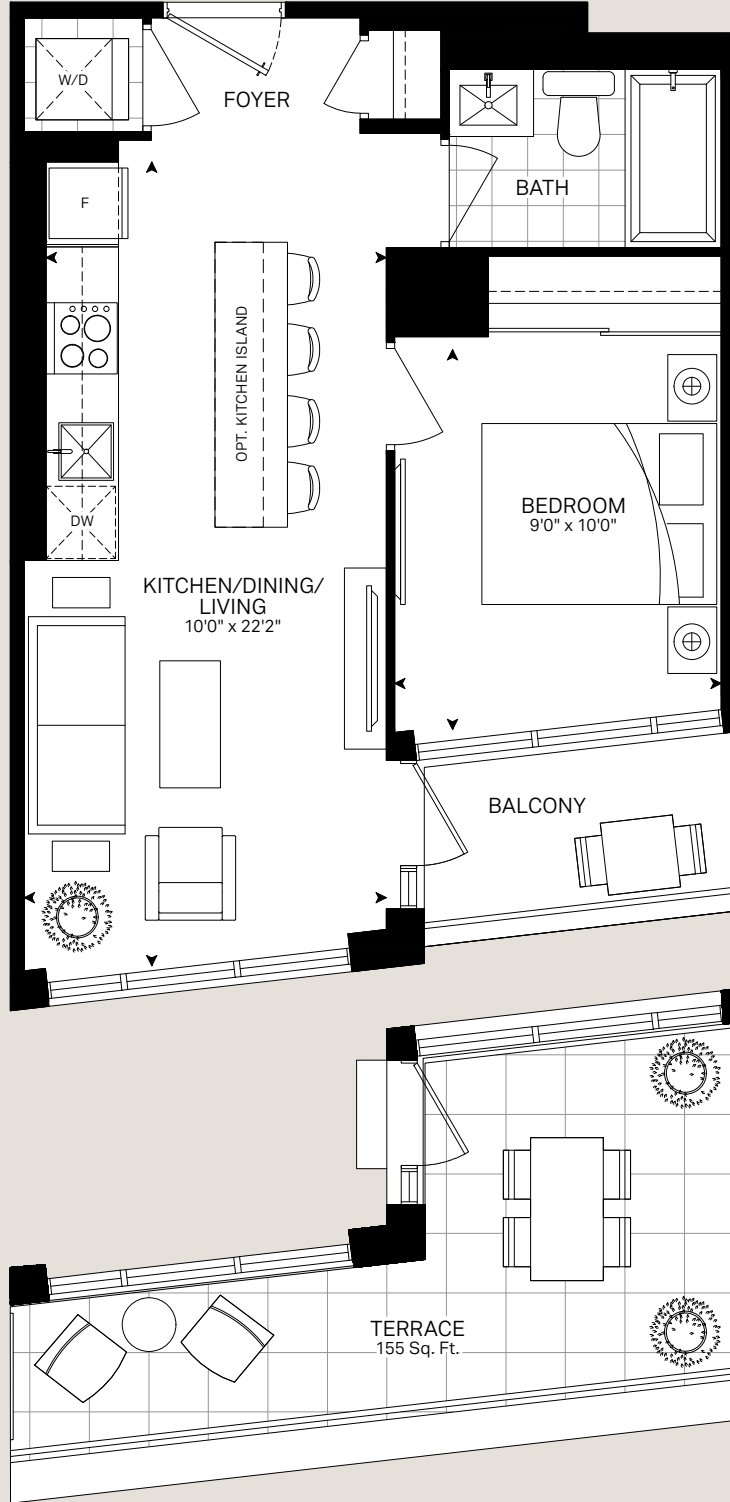

# Unit 1E

Interior 485 Sq. Ft.  
 Exterior 42 Sq. Ft.  
 Total 527 Sq. Ft.  
 1 Bed + 1 Bath

517